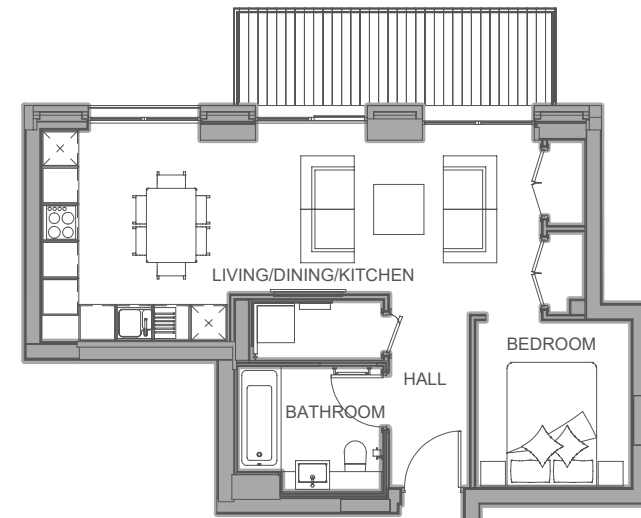

THE BRICK

Sky Loft Apartments 61, 64, 67 & 70
(floors 8, 9, 10 & 11)

Studio

Dimensions	45 M ²	494 SQ ^{FT}
LIVING/DINING/KITCHEN	8.08m x 3.42m	26'6 x 11'2
BEDROOM	2.70m x 2.51m	8'10 x 8'2