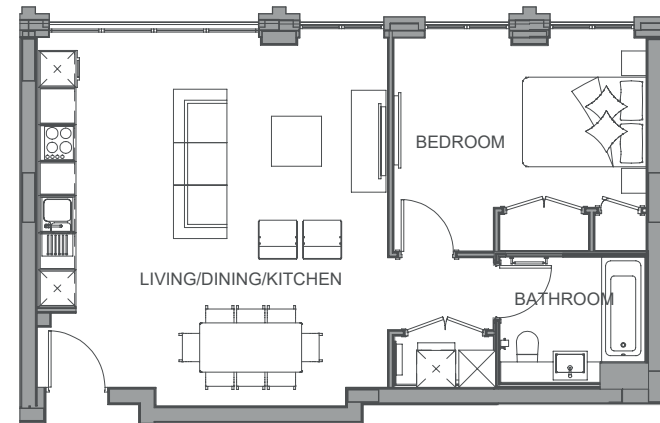

THE BRICK

Loft Apartment 43
(floor 3)
1 bedroom

Dimensions

56 M²

608 SQ^{FT}

LIVING/DINING/KITCHEN

5.66m x 5.65m

18'7 x 18'6

BEDROOM 1

4.08m x 2.75m

13'4 x 9'0