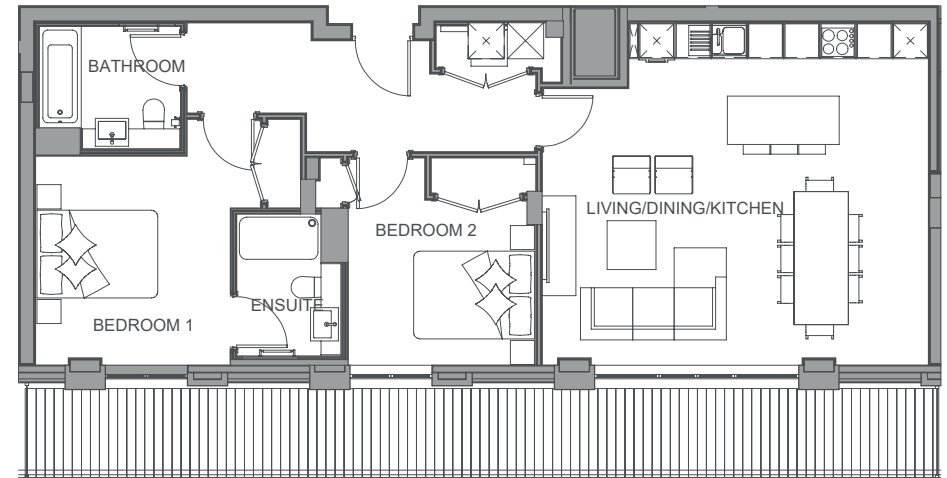

THE BRICK

Loft Apartment 50
(floor 4)
2 bedrooms

Dimensions	82 M ²	883 SQ ^{FT}
LIVING/DINING/KITCHEN	6.40m x 5.67m	21'0 x 18'7
BEDROOM 1	3.48m x 3.23m	11'5 x 10'7
BEDROOM 2	3.11m x 2.75m	10'2 x 9'0