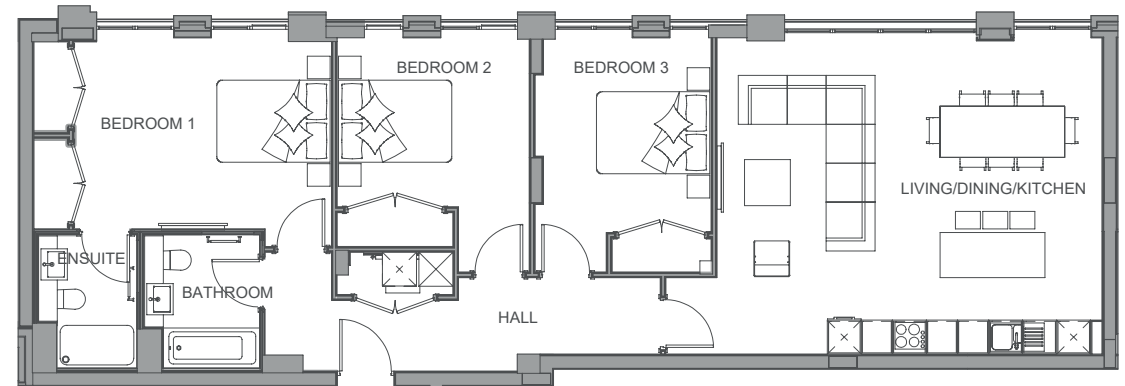

THE BRICK

Loft Apartment 52
(floor 4)
3 bedrooms

Dimensions	108 M ²	1163 SQ ^{FT}
LIVING/DINING/KITCHEN	6.80m x 5.59m	22'3 x 18'4
BEDROOM 1	4.55m x 3.37m	14'11 x 11'1
BEDROOM 2	3.39m x 3.00m	11'1 x 9'10
BEDROOM 3	3.45m x 3.11m	11'4 x 10'2