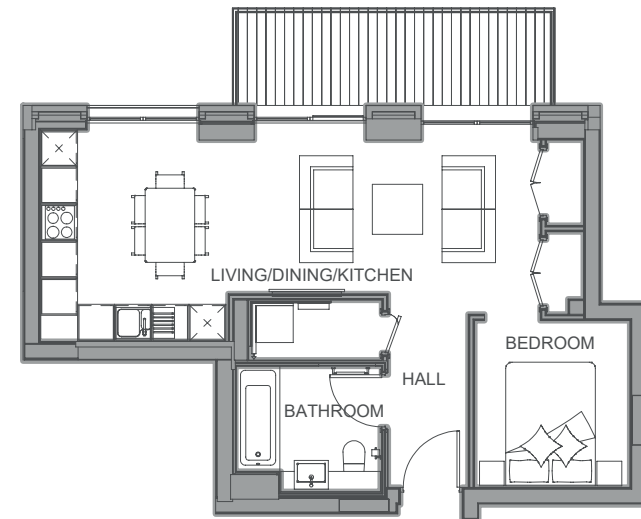

# THE BRICK

Sky Loft Apartments 61, 64, 67 & 70  
(floors 8, 9, 10 & 11)

Studio

Dimensions	45 M <sup>2</sup>	494 SQ <sup>FT</sup>
LIVING/DINING/KITCHEN	8.08m x 3.42m	26'6 x 11'2
BEDROOM	2.70m x 2.51m	8'10 x 8'2