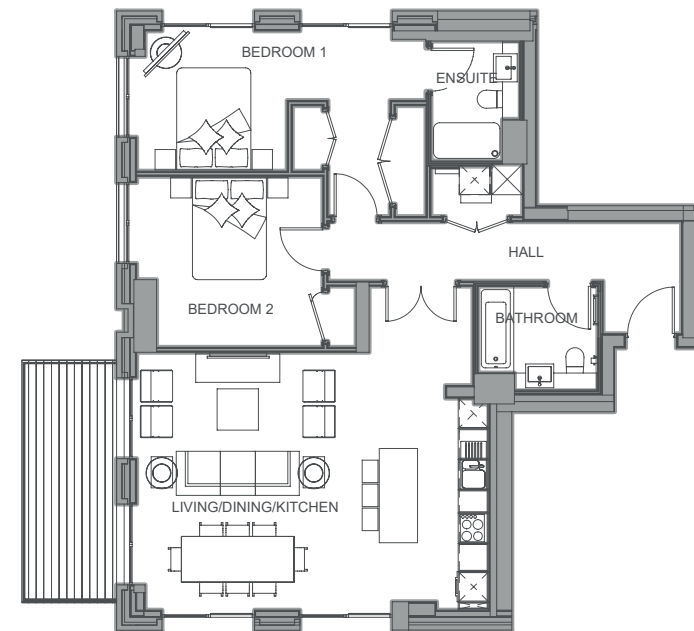

THE BRICK

Sky Loft Apartments 62, 65, 68 & 71
(floors 8, 9, 10 & 11)

2 bedrooms

Dimensions	91 M ²	987 SQ ^{FT}
LIVING/DINING/KITCHEN	6.90m x 5.05m	22'7 x 16'7
BEDROOM 1	2.95m x 2.75m	9'8 x 9'0
BEDROOM 2	3.65m x 3.35m	11'11 x 10'11