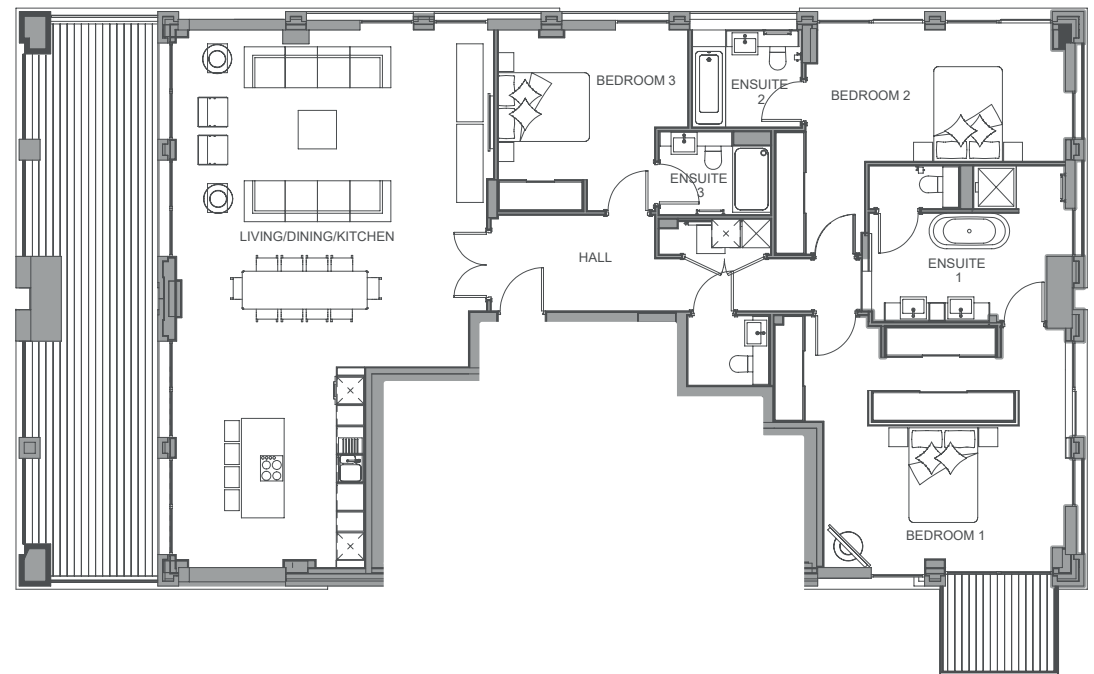

THE BRICK

Penthouse & Upper Penthouse
(floors 12 & 13)

3 bedrooms

Dimensions	168 M ²	1815 SQ ^{FT}
LIVING/DINING/KITCHEN	11.34m x 6.86m	37'2 x 22'6
BEDROOM 1	5.10m x 2.79m	16'9 x 9'2
BEDROOM 2	5.47m x 2.77m	17'11 x 9'1
BEDROOM 3	4.00m x 3.16m	13'1 x 10'4