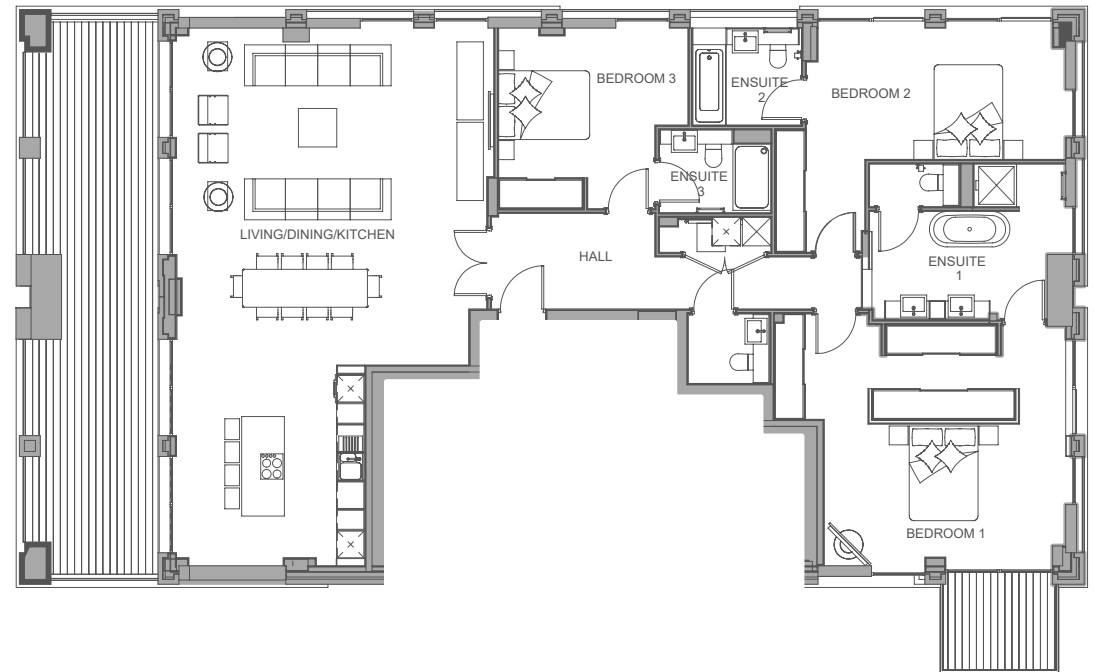

# THE BRICK

Penthouse & Upper Penthouse  
(floors 12 & 13)

3 bedrooms

Dimensions	168 M <sup>2</sup>	1815 SQ <sup>FT</sup>
LIVING/DINING/KITCHEN	11.34m x 6.86m	37'2 x 22'6
BEDROOM 1	5.10m x 2.79m	16'9 x 9'2
BEDROOM 2	5.47m x 2.77m	17'11 x 9'1
BEDROOM 3	4.00m x 3.16m	13'1 x 10'4